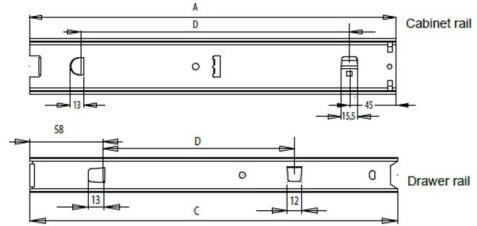

PRODUCT SHEET

Description:

Drawer Slide ME4950, 350mm, Hooks w/Locking Knob, BZP, F/ Metal Cabinets, Hook Distance: 256mm

Item number:

16.13.377-1

| Units | Box | Carton | HS Code | Barcode |
|---------------|-----|--------|------------|--|
| Pair | 1 | 10 | 8302420090 |  |
| 5704866474276 | | | | |

| Slide length A | B | C | Travel length T | D | Finish | Item No. |
|----------------|--------|--------|-----------------|--------|--------|-----------|
| 300 mm | 284 mm | 296 mm | 310 mm | 206 mm | BZP | 16.13.376 |
| 350 mm | 334 mm | 346 mm | 360 mm | 256 mm | BZP | 16.13.377 |
| 400 mm | 384 mm | 396 mm | 410 mm | 256 mm | BZP | 16.13.378 |
| 450 mm | 435 mm | 448 mm | 462 mm | 306 mm | BZP | 16.13.379 |
| 500 mm | 484 mm | 497 mm | 512 mm | 306 mm | BZP | 16.13.380 |
| 550 mm | 532 mm | 546 mm | 559 mm | 406 mm | BZP | 16.13.381 |
| 600 mm | 584 mm | 597 mm | 615 mm | 456 mm | BZP | 16.13.382 |
| 650 mm | 634 mm | 647 mm | 662 mm | 506 mm | BZP | 16.13.383 |
| 700 mm | 684 mm | 696 mm | 715 mm | 556 mm | BZP | 16.13.384 |