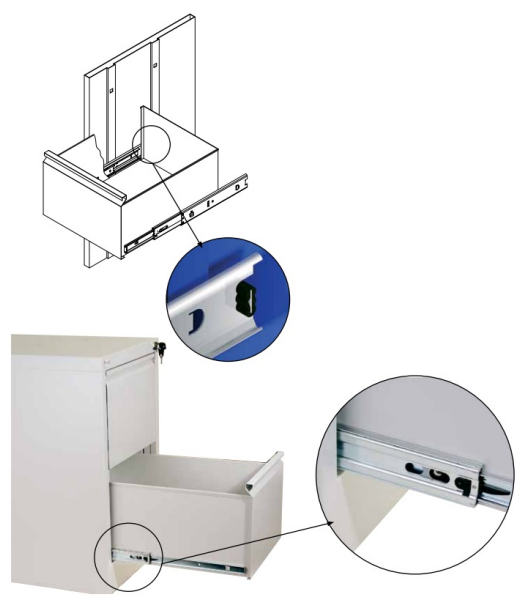

PRODUCT SHEET

Description:

Drawer Slide ME4950, 350mm, Hooks w/Locking Knob, BZP, F/ Metal Cabinets, Hook Distance: 256mm

Item number:

16.13.377-1

| Units | Box | Carton | HS Code | Barcode |
|---------------|-----|--------|------------|--|
| Pair | 1 | 10 | 8302420090 |  |
| 5704866474276 | | | | |

| Slide length A | B | C | Travel length T | D | Finish | Item No. |
|----------------|--------|--------|-----------------|--------|--------|-----------|
| 300 mm | 284 mm | 296 mm | 310 mm | 206 mm | BZP | 16.13.376 |
| 350 mm | 334 mm | 346 mm | 360 mm | 256 mm | BZP | 16.13.377 |
| 400 mm | 384 mm | 396 mm | 410 mm | 256 mm | BZP | 16.13.378 |
| 450 mm | 435 mm | 448 mm | 462 mm | 306 mm | BZP | 16.13.379 |
| 500 mm | 484 mm | 497 mm | 512 mm | 306 mm | BZP | 16.13.380 |
| 550 mm | 532 mm | 546 mm | 559 mm | 406 mm | BZP | 16.13.381 |
| 600 mm | 584 mm | 597 mm | 615 mm | 456 mm | BZP | 16.13.382 |
| 650 mm | 634 mm | 647 mm | 662 mm | 506 mm | BZP | 16.13.383 |
| 700 mm | 684 mm | 696 mm | 715 mm | 556 mm | BZP | 16.13.384 |