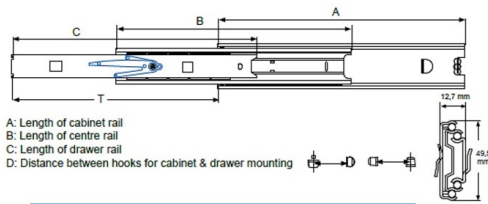

PRODUCT SHEET

Description:

Drawer Slide ME4950, 350mm, Hooks w/Locking Knob, BZP, F/ Metal Cabinets, Hook Distance: 256mm

Item number:

16.13.377-1

| Units | Box | Carton | HS Code | Barcode |
|---------------|-----|--------|------------|--|
| Pair | 1 | 10 | 8302420090 |  |
| 5704866474276 | | | | |

| Slide length A | B | C | Travel length T | D | Finish | Item No. |
|----------------|--------|--------|-----------------|--------|--------|-----------|
| 300 mm | 284 mm | 296 mm | 310 mm | 206 mm | BZP | 16.13.376 |
| 350 mm | 334 mm | 346 mm | 360 mm | 256 mm | BZP | 16.13.377 |
| 400 mm | 384 mm | 396 mm | 410 mm | 256 mm | BZP | 16.13.378 |
| 450 mm | 435 mm | 448 mm | 462 mm | 306 mm | BZP | 16.13.379 |
| 500 mm | 484 mm | 497 mm | 512 mm | 306 mm | BZP | 16.13.380 |
| 550 mm | 532 mm | 546 mm | 559 mm | 406 mm | BZP | 16.13.381 |
| 600 mm | 584 mm | 597 mm | 615 mm | 456 mm | BZP | 16.13.382 |
| 650 mm | 634 mm | 647 mm | 662 mm | 506 mm | BZP | 16.13.383 |
| 700 mm | 684 mm | 696 mm | 715 mm | 556 mm | BZP | 16.13.384 |